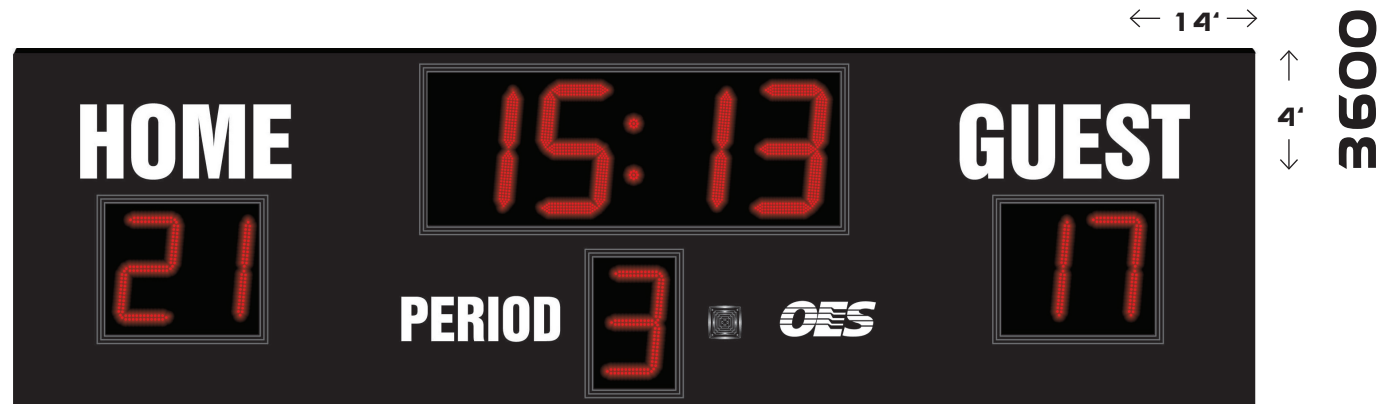

SCOREBOARD OPTIONS

	BLACK (STANDARD)
RAL 6029	FOREST GREEN
RAL 3002	RED
RAL 3007	MAROON
RAL 5013	NAVY BLUE
RAL 5017	ROYAL BLUE

LED OPTIONS

- ☐ WHITE
- ☒ RED (STANDARD)
- ☐ AMBER
- ☐ GREEN
- ☐ BLUE

MULTI-SPORT

FEATURES

MODEL

3600

LED DIGITS - TIME	17" ultra bright	DIMENSIONS & APPROX. WEIGHT	14'(w) x 4'(h) x 6"(d) 250 lbs
LED DIGITS - SCORE	14" ultra bright	ENCLOSURE	Powder coated 5052-H32 aluminum 0.064" thick (front/back faces) 0.091" thick (top/bottom/side wrappers)
LED DIGITS - SHOTS, SAVE, PERIOD AND C/K	14" ultra bright	PROTECTION	Lexan panel over each digit
LED DIGITS - FOULS	N/A	ELECTRICAL RATING	110/220VAC ~ 60/50HZ 5Amp
LED - TOL	N/A	AD SPACE	Please ask a rep for more information

ORDERING

Please contact one of our sales representatives to place an order.

Phone: 1-519-652-5833
Toll Free: 1-877-652-5833
Fax: 1-519-652-3795
Email: sales@oes-inc.com
Hours: 8:00 am - 5:00 pm EST
Monday to Friday

4096 Blakie Road
London Ontario, Canada
N6L 1P7

www.oes-scoreboards.com